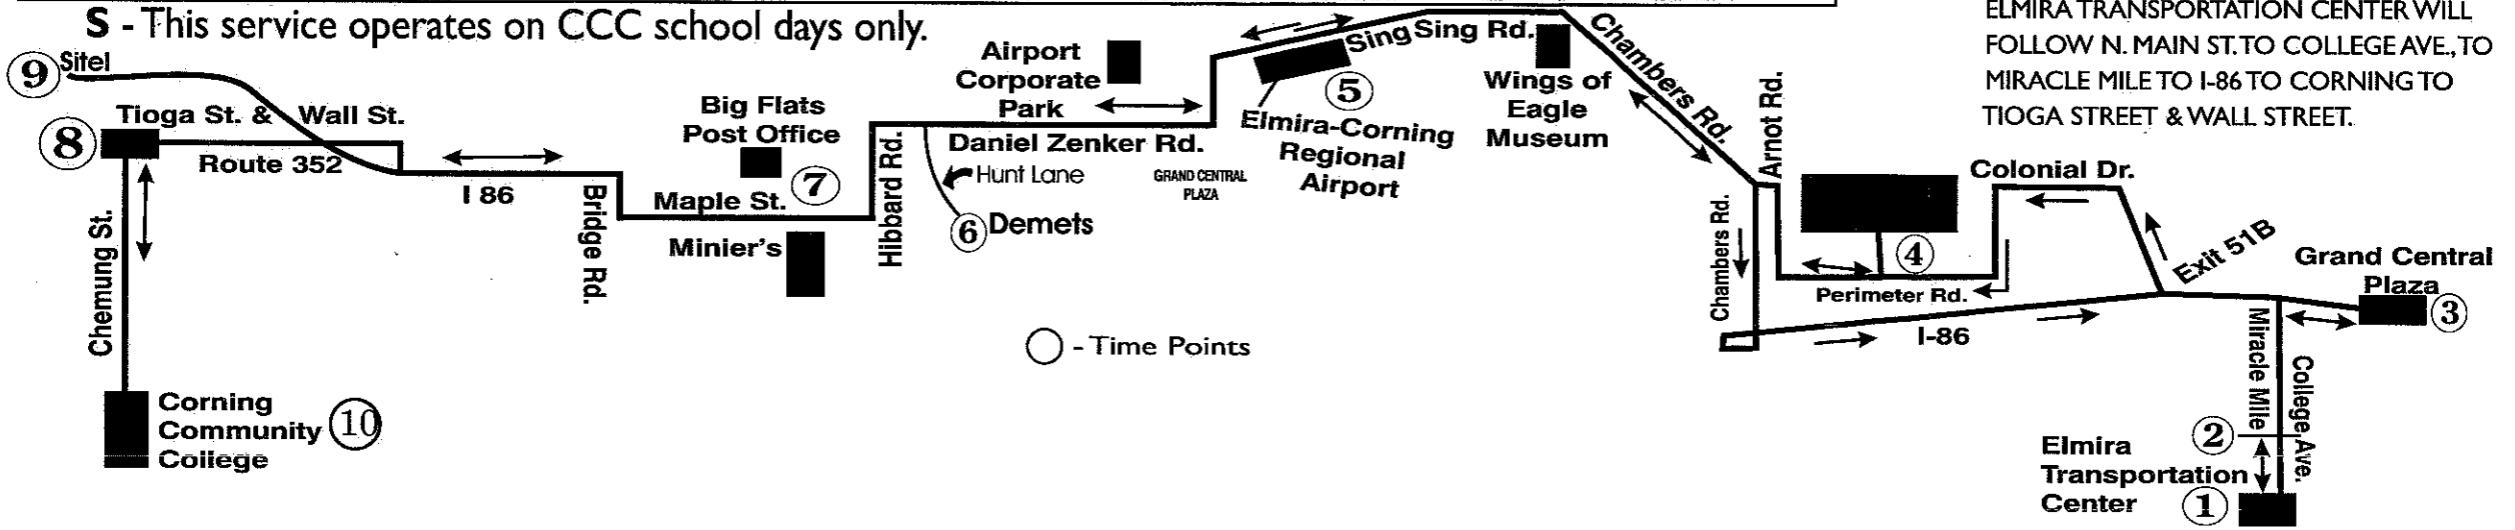

*Bus departs Corning at Tioga Street and Wall Street operating Tioga Street to Cohocton to Denison Parkway to Rte 352 to I-86 to Rte 64 to Miracle Mile to College Avenue to N. Main Street to W. Church Street to Transportation Center

S - This service operates on CCC school days only.

** EXPRESS TO CORNING: ROUTE FROM ELMIRA TRANSPORTATION CENTER WILL FOLLOW N. MAIN ST. TO COLLEGE AVE., TO MIRACLE MILE TO I-86 TO CORNING TO TIOGA STREET & WALL STREET.